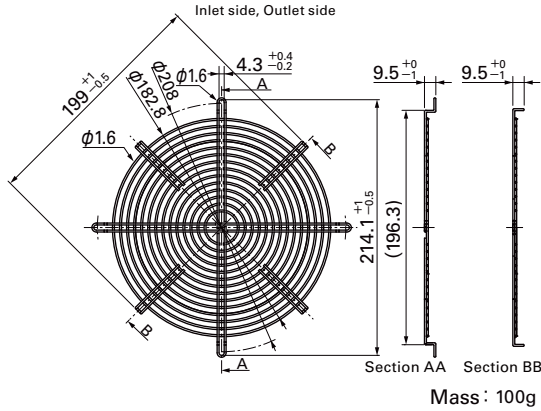

Dimensions (unit : mm)

φ200mm type

Model : 109-1102 Surface treatment : Nickel-chrome plating (silver)
 Applicable Model: 9GV2048P0G201

Color (silver)

φ200mm type

Model : 109-1103 Surface treatment : Nickel-chrome plating (silver)
 Applicable Model: 9GV2048P0G201

Color (silver)

φ200mm type

Model : 109-720 Surface treatment : Nickel-chrome plating (silver)
 : 109-720H : Cation electropainting (black)
 Applicable Model: 109E2024***/9EC20**001

Color (silver)

Inlet side, Outlet side

φ200mm type

Model : 109-721 Surface treatment : Nickel-chrome plating (silver)
 : 109-721H : Cation electropainting (black)
 Applicable Model: 109E2024***/9EC20**001

Color (silver)

Outlet side

Mounting example