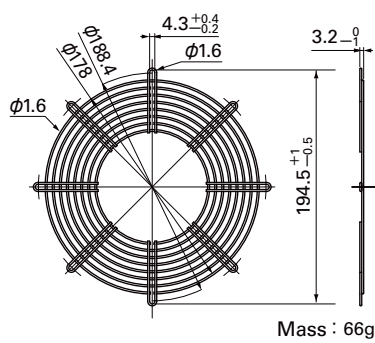

Dimensions (unit : mm)

φ200mm type

Model : 109-1102 Surface treatment : Nickel-chrome plating (silver)
 Applicable Model: 9GV2048P0G201

Color (silver)

φ200mm type

Model : 109-1103 Surface treatment : Nickel-chrome plating (silver)
 Applicable Model: 9GV2048P0G201

Color (silver)

φ200mm type

Model : 109-720 Surface treatment : Nickel-chrome plating (silver)
 : 109-720H : Cation electropainting (black)
 Applicable Model: 109E2024***/9EC20**001

Color (silver)

Inlet side, Outlet side

φ200mm type

Model : 109-721 Surface treatment : Nickel-chrome plating (silver)
 : 109-721H : Cation electropainting (black)
 Applicable Model: 109E2024***/9EC20**001

Color (silver)

Outlet side

Mounting example