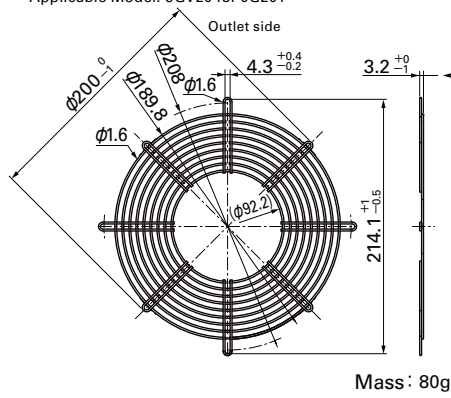

Dimensions (unit : mm)

φ200mm type

Model : 109-1102 Surface treatment : Nickel-chrome plating (silver)
 Applicable Model: 9GV2048P0G201

Color (silver)

φ200mm type

Model : 109-1103 Surface treatment : Nickel-chrome plating (silver)
 Applicable Model: 9GV2048P0G201

Color (silver)

φ200mm type

Model : 109-720 Surface treatment : Nickel-chrome plating (silver)
 : 109-720H : Cation electropainting (black)
 Applicable Model: 109E2024***/9EC20**001

Color (silver)

Inlet side, Outlet side

φ200mm type

Model : 109-721 Surface treatment : Nickel-chrome plating (silver)
 : 109-721H : Cation electropainting (black)
 Applicable Model: 109E2024***/9EC20**001

Color (silver)

Outlet side

Mounting example