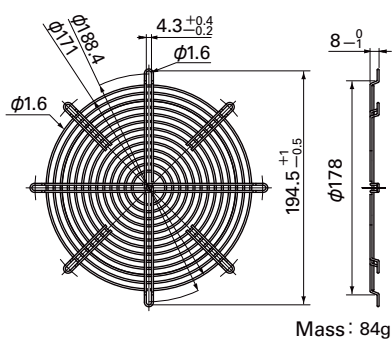

Dimensions (unit : mm)

φ200mm type

Model : 109-1102 Surface treatment : Nickel-chrome plating (silver)
 Applicable Model: 9GV2048P0G201

Color (silver)

φ200mm type

Model : 109-1103 Surface treatment : Nickel-chrome plating (silver)
 Applicable Model: 9GV2048P0G201

Color (silver)

φ200mm type

Model : 109-720 Surface treatment : Nickel-chrome plating (silver)
 : 109-720H : Cation electropainting (black)
 Applicable Model: 109E2024***/9EC20**001

Color (silver)

Inlet side, Outlet side

φ200mm type

Model : 109-721 Surface treatment : Nickel-chrome plating (silver)
 : 109-721H : Cation electropainting (black)
 Applicable Model: 109E2024***/9EC20**001

Color (silver)

Outlet side

Mounting example