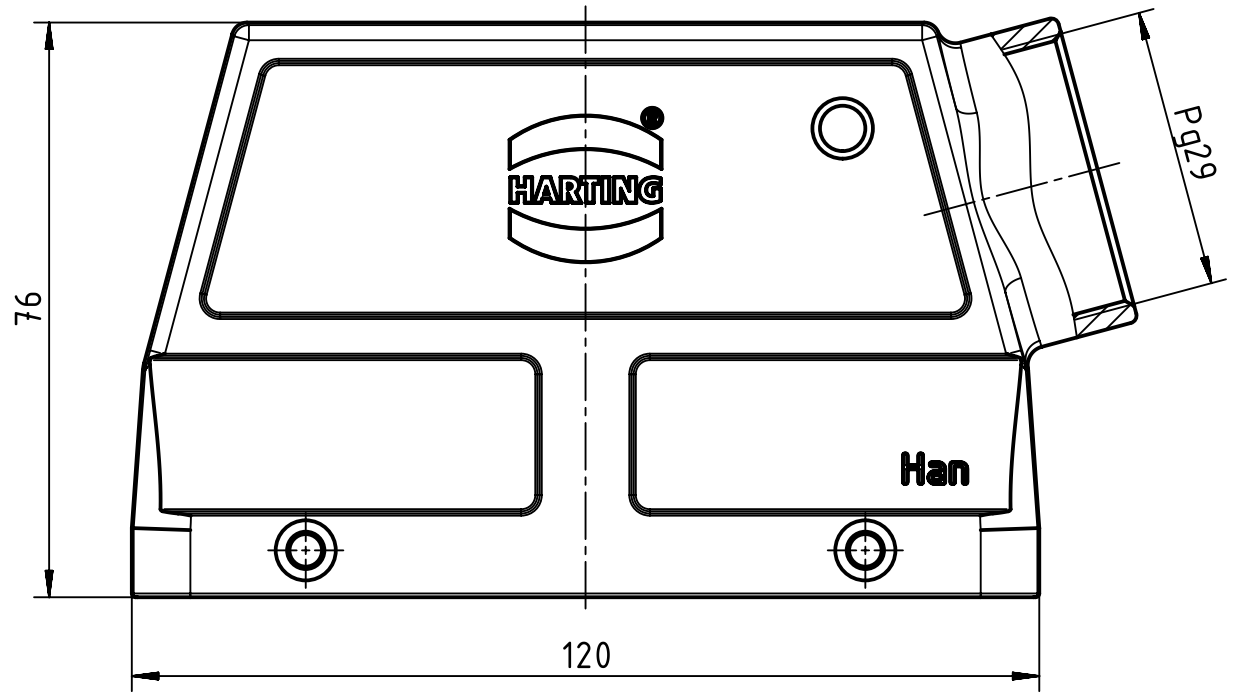

1 2 3 4 5 6

A  
B  
C  
D

	All Dimensions in mm Original Size DIN A4		Scale 1:1	Free size tol.		Ref.		
						Sub.		
	All rights reserved Department EL PD - DE		Created by RULLKOETTER	Inspected by BERGHORN	Standardisation TIEMANNA	Date 2014-03-19	State Final Release	
	HARTING Electric GmbH & Co. KG D-32339 Espelkamp		Title Han B Hood Side Entry HC 4 Pegs PG 29				Doc-Key / ECM-Nr. 100213368/UGD/003/A 500000072983	
			Type TB	Number 09 30 724 0521			Rev. A	Page 1/1