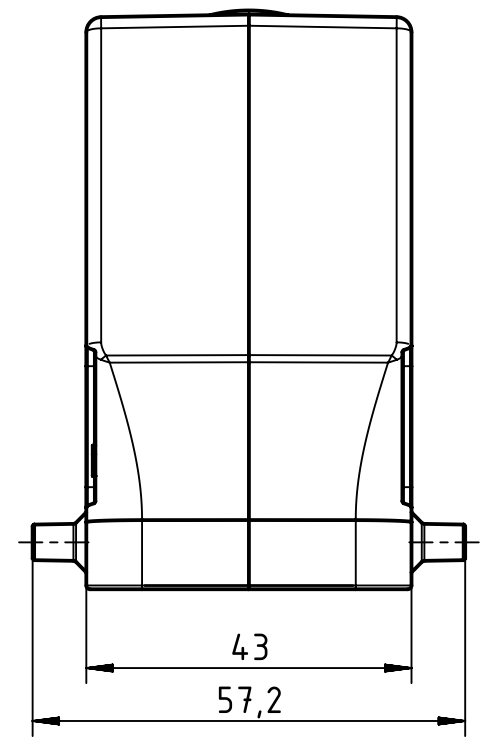

1 2 3 4 5 6

A  
B  
C  
D

	All Dimensions in mm Original Size DIN A4		Scale 1:1	Free size tol.		Ref.		
						Sub.		
	All rights reserved Department EL PD - DE		Created by RULLKOETTER	Inspected by BERGHORN	Standardisation TIEMANNA	Date 2014-03-19	State Final Release	
	HARTING Electric GmbH & Co. KG D-32339 Espelkamp		Title Han B Hood Side Entry HC 4 Pegs PG 29				Doc-Key / ECM-Nr. 100213368/UGD/003/A 500000072983	
			Type TB	Number 09 30 724 0521			Rev. A	Page 1/1