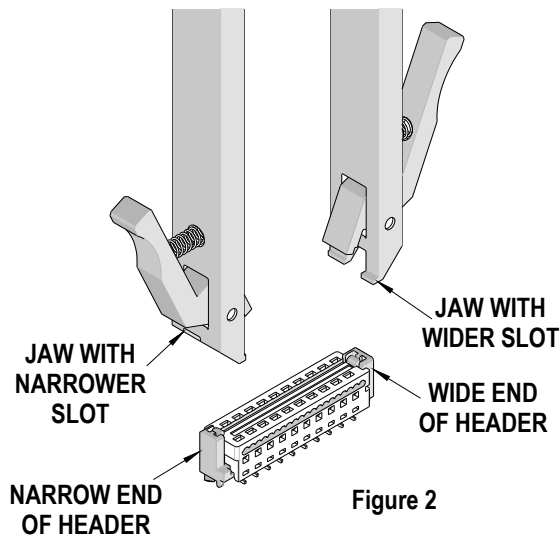

NOTE: Each position hole covers two circuit sizes. That is, the innermost holes are for 4 and 6 circuit connectors. The next set of holes is for 8 and 10 circuit, and then the next is for 12 and 14 circuit, and so on.

Make sure the jaws are positioned equally from the middle of the tool. Put the adjustment block cover on and tighten the thumbscrews (finger-tight only).

Figure 1

OPERATION:

CAUTION: Disconnect any electrical power from the circuit before using this tool.

To remove a connector from the header assembly, follow the steps below:

1. Open the tool slightly wider than the connector width.

2. Position the tool over the header. The header has a narrow end wall and a wider end wall. The tool has matching narrow and wide slots in the jaws. See Figure 2.
3. Close the tool jaws on the connector. Make sure the teeth in the jaws engage the slot on the connector. See Figure 3.

4. While keeping the jaws closed on the connector, squeeze the latch clamps until they stop against the sides of the tool jaws. This releases the header latches so the connector can be removed without latch damage. See Figure 3.
5. Holding the tool closed by the latch clamps, pull the tool straight up to remove the connector from the header. Damage may occur to the header or connector if it is extracted at an angle.