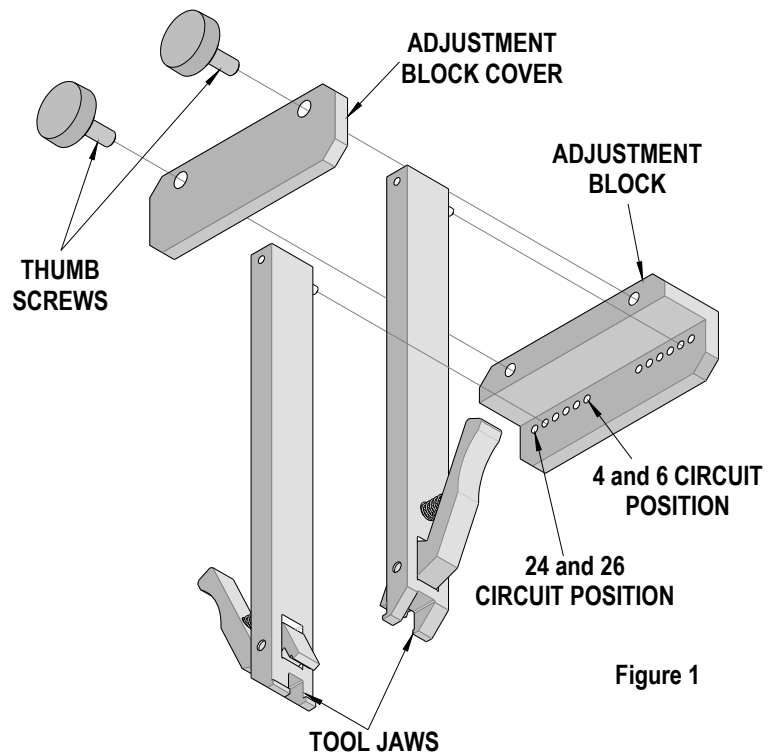

NOTE: Each position hole covers two circuit sizes. That is, the innermost holes are for 4 and 6 circuit connectors. The next set of holes is for 8 and 10 circuit, and then the next is for 12 and 14 circuit, and so on.

Make sure the jaws are positioned equally from the middle of the tool. Put the adjustment block cover on and tighten the thumbscrews (finger-tight only).

Figure 1

OPERATION:

CAUTION: Disconnect any electrical power from the circuit before using this tool.

To remove a connector from the header assembly, follow the steps below:

1. Open the tool slightly wider than the connector width.

2. Position the tool over the header. The header has a narrow end wall and a wider end wall. The tool has matching narrow and wide slots in the jaws. See Figure 2.
3. Close the tool jaws on the connector. Make sure the teeth in the jaws engage the slot on the connector. See Figure 3.

4. While keeping the jaws closed on the connector, squeeze the latch clamps until they stop against the sides of the tool jaws. This releases the header latches so the connector can be removed without latch damage. See Figure 3.
5. Holding the tool closed by the latch clamps, pull the tool straight up to remove the connector from the header. Damage may occur to the header or connector if it is extracted at an angle.